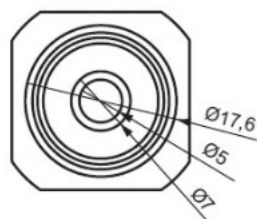

PRODUCT SHEET

Description:

Click Button Panel Connector, Grey PC, Male, $\varnothing 20,5 \times 20,5$ mm, No Screws. To be fixed W/Screw or by Glue, Max Pull Out Load, 5 Kg.pr. Clip, 10mm Panel Distance, $\varnothing 5$ mm Screw Hole

Item number:

11.05.818-5

Units	Box	Carton	HS Code	Barcode
Pcs.	1	5000	3926909790	
				5704866484398

Male

SISO A/S

Mileparken 11
DK-2740 Skovlunde
Denmark
VAT: DK 24786013

Phone +45 45 830 900

www.siso.dk
siso@siso.dk